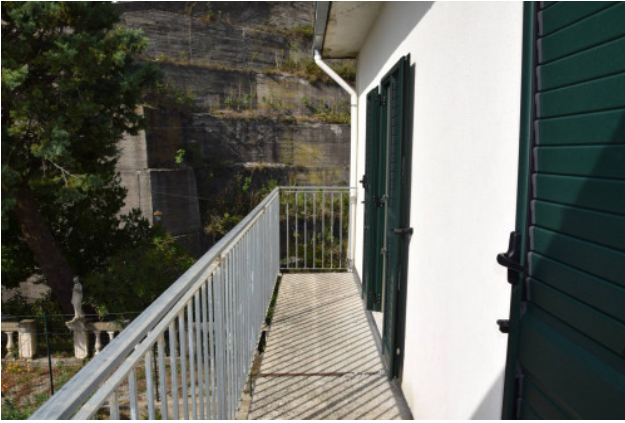

Cioffi Casa

Via Rossini n 38 - Cassino (FR) - Phone number 3387503862
info@ciolficasa.it - <https://www.ciolficasa.it>
V.A.T. 02818230605